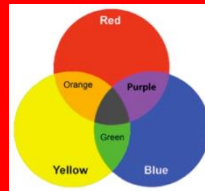

Key words

Drawing mediums	Materials to draw with such as ink , graphite's, charcoal and pastel.
Shape	The form of an object
Shading	Drawing darker pencil marks to show darker tones
Tones	The lightness of darkness of something
Landscape	Natural scenery
Figurative	Art work which looks like real life
Abstract	When th artwork is made from colour, shape and pattern rather than objects which you recognise.

Key technequies

Colour mixing

Lawrens Harris Abstract Art

Scetching old face s

Pencil drawing of Victorian candle stick

How to draw a polar bear

Pablo Picasso