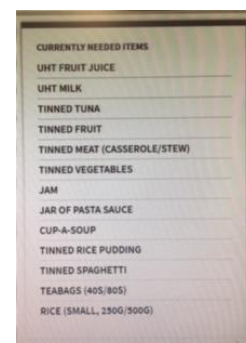

Harvest Assembly

Each site will be holding a special harvest assembly on Thursday 4th October.

9.30am Willington Methodist Chapel for Years R, 1 and 2

11.00am All Saints Church, Cople for Years 3 to 6.

Parents are welcome to join us.

Donations of food will be given to Bedford Foodbank to help local families. If you can help, please bring in items from the list to the right from Monday 1st October.